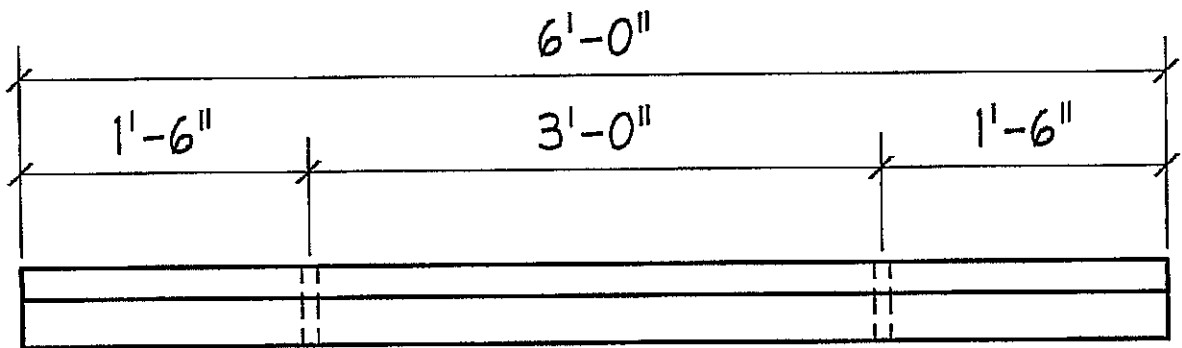

(1) #3x5'-9" REBAR

WT. 120#

SCALE:

OLYMPIAN PRECAST INC.  
P.O. BOX 539 - REDMOND, WA 98073-0539

Drn. By

Date

Job Name

Job No.

Sheet